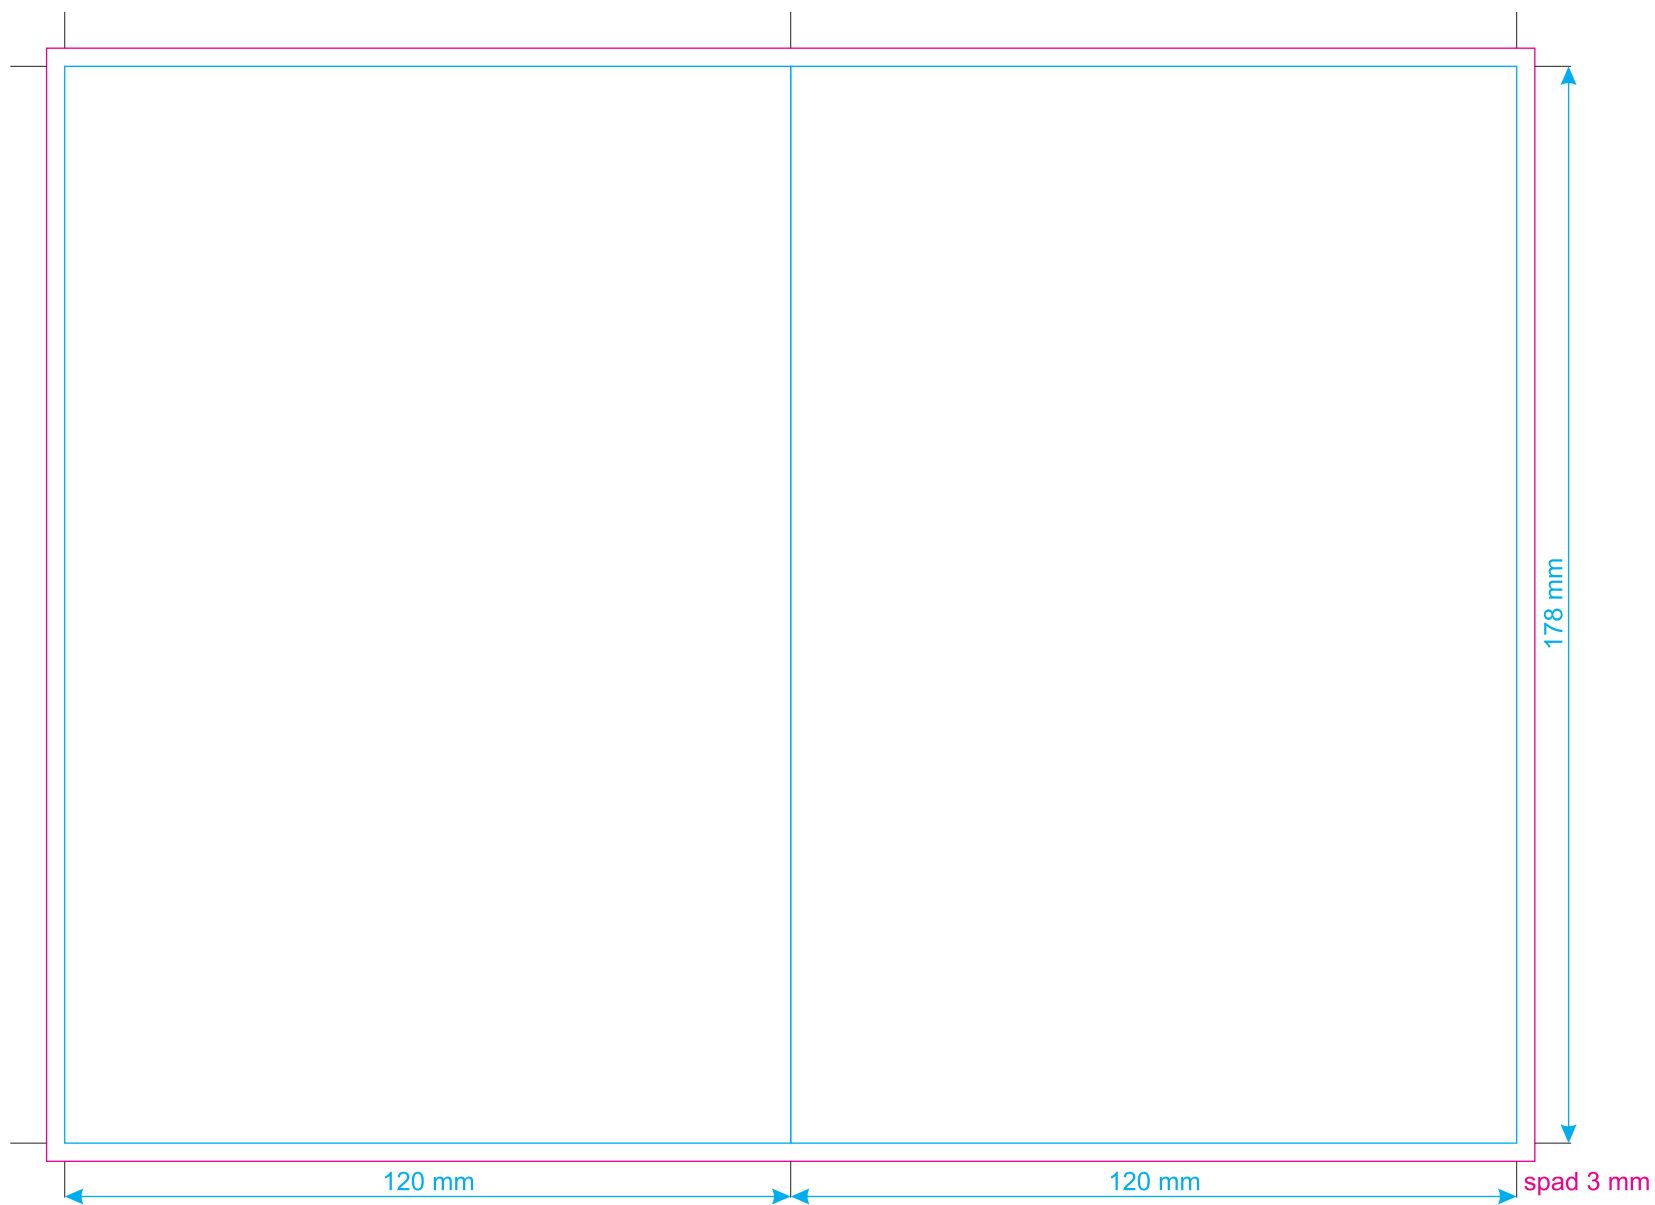

Booklet do pudełka typu super jewel box king size

booklet 4-stronicowy

4	1	2	3
---	---	---	---

booklet 8-stronicowy

8	1	2	7	6	3	4	5
---	---	---	---	---	---	---	---

booklet 12-stronicowy

12	1	2	11	10	3	4	9	8	5	6	7
----	---	---	----	----	---	---	---	---	---	---	---

booklet 16-stronicowy

16	1	2	15	14	3	4	13	12	5	6	11	10	7	8	9
----	---	---	----	----	---	---	----	----	---	---	----	----	---	---	---

booklet 20-stronicowy

20	1	2	19	18	3	4	17	16	5	6	15	14	7	8	13	12	9	10	11
----	---	---	----	----	---	---	----	----	---	---	----	----	---	---	----	----	---	----	----

Inlay do pudełki typu super jewel box king size